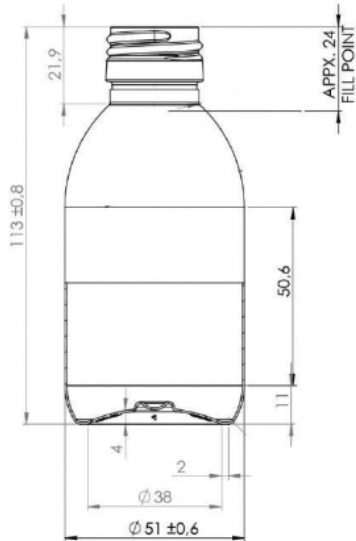

Sirop 150

General info

Item no. (SKU):	LS1012113101
Family / Range:	Sirop
Capacity:	150ml
Neck:	28 ROPP
Shape:	Round
Material:	PET
Weight:	14
Colour:	All colours available
Suggested label size:	
Country of origin:	Lithuania

Packaging info

Packed in boxes

Box dimensions (mm):	594 x 394 x 448
Quantity per box (pcs):	350
Boxes per pallet (pcs):	20
Quantity per pallet (pcs):	7000
Net weight (kg):	98
Gross weight (kg):	128
Pallet height (mm):	2400

Packed in PE bags on trays

Tray dimensions (mm):	
Quantity per tray (pcs):	
Quantity per PE bag (pcs):	
PE bags per tray (pcs):	
Trays per pallet (pcs):	
Quantity per pallet (pcs):	
Net weight (kg):	
Gross weight (kg):	
Pallet height (mm):	